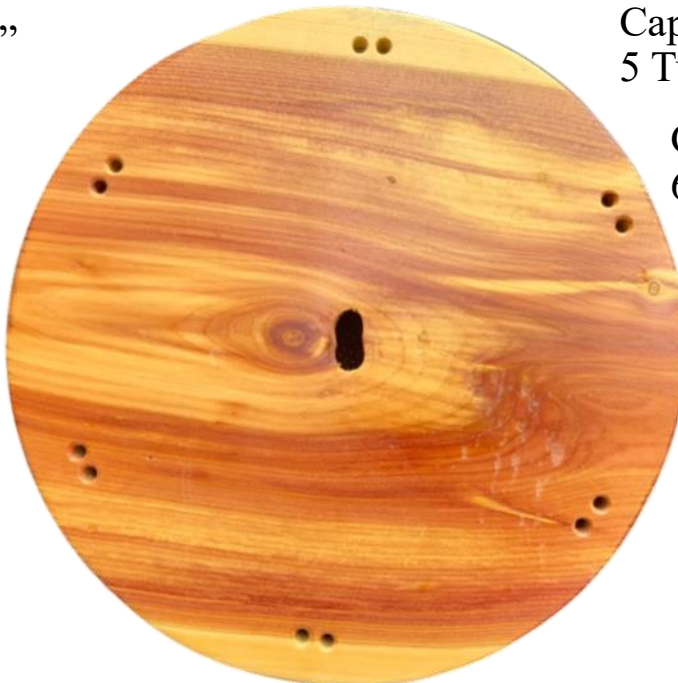

BEAUTIFUL HANDMADE IN THE USA PEWTER
FINISH WIND CHIMES

Chime Cap Options

Sturdy S Hook Supports
All Cap Options

Cap A 5"
5 Tubes

Cap H 6.5"
5 Tubes

Cap C 6"
5 Tubes

Cap W1 5"
5 Tubes

Cap W2 6.5"
6 Tubes