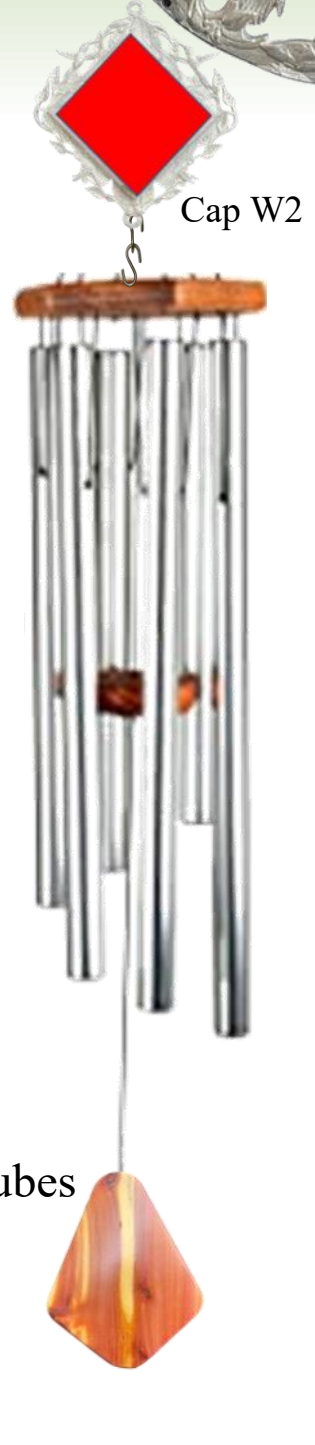

6 tubes

50" Large blank chime:
Wood cap/sail
W 6" x H 50" page 7
Item # 995013 Aluminum Tubes