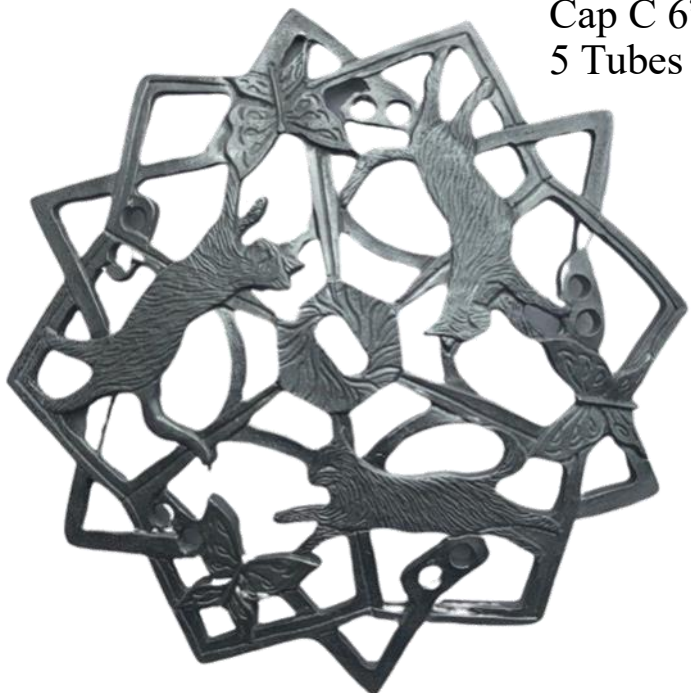

BEAUTIFUL HANDMADE IN THE USA PEWTER
FINISH WIND CHIMES

Chime Cap Options

Sturdy S Hook Supports
All Cap Options

Cap A 5"
5 Tubes

Cap H 6.5"
5 Tubes

Cap C 6"
5 Tubes

Cap W1 5"
5 Tubes

Cap W2 6.5"
6 Tubes