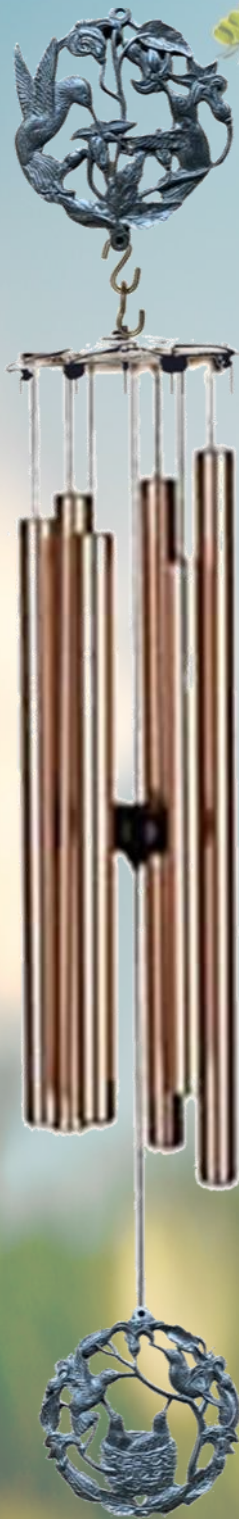

**PAGE 6-10:
SIERRA VISTA 50"- STAINED GLASS CHIME
WHISPERING WINDS**

**PAGE 11-15:
SIERRA VISTA 36"- BASIC & ART CHIME**

**PAGE 16-18:
SIERRA VISTA 36" STAINED GLASS CHIME
WHISPERING WINDS**

**PAGE 19:
SIERRA VISTA CHIME CAP OPTIONS**

**PAGE 20:
SIERRA VISTA TUBE OPTIONS**

**PAGE 21:
SIERRA VISTA BACK PAGE**

TABLE OF CONTENTS

995023
Pg. 7

MADE IN
USA

994022
Pg. 5

SIERRA VISTA WIND CHIMES

Sierra Vista