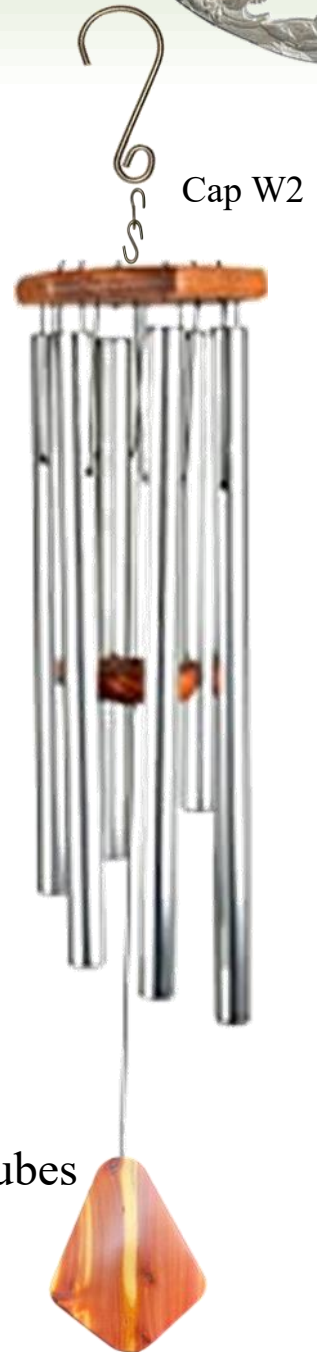

MADE IN
USA

SIERRA VISTA WIND CHIMES

50" (with art)

Features:
Key of Pentatonic Tuning
6 Aluminum Tubes - 1.125"

6 tubes

Core 50" Chime: Black tubes
Item # 994001
W 6" x H 50"

6 tubes

Core 50" Chime: Rose Gold tubes
Item # 994002
W 6" x H 50"

6 tubes

Core 50" Chime: Pewter tubes
Item # 994000
W 6" x H 50"

6 tubes

Core 50" Chime: Wood cap/sail
W 6" x H 50"
Item # 994003 Aluminum tubes
Item # 994004 Black tubes
Item # 994005 Rose Gold tubes

Original designs